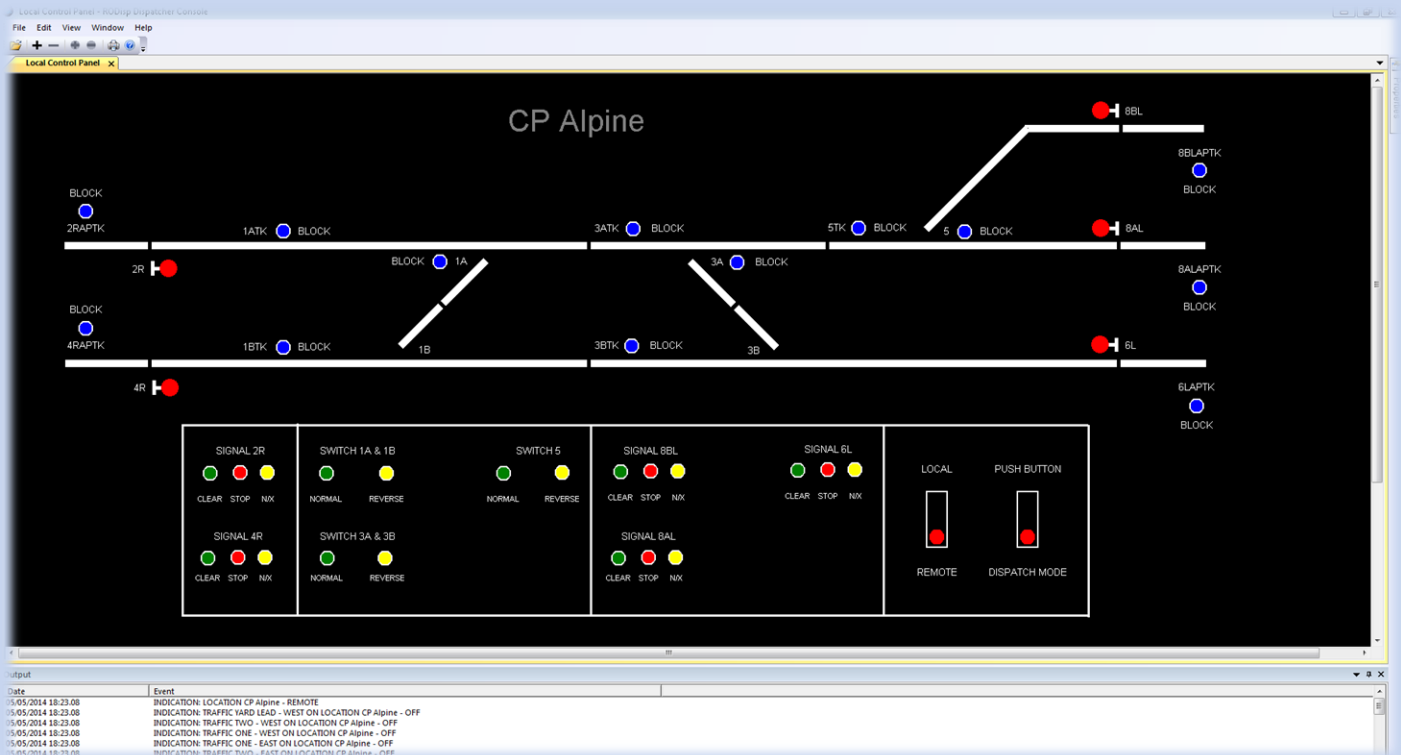

Innovative Operations Technology

Local Control Panel

Innovative Operations Technology LLC
1 Railroad Boulevard
Port Clinton, PA 19549
sales@iopertech.com
(877) 845.0613